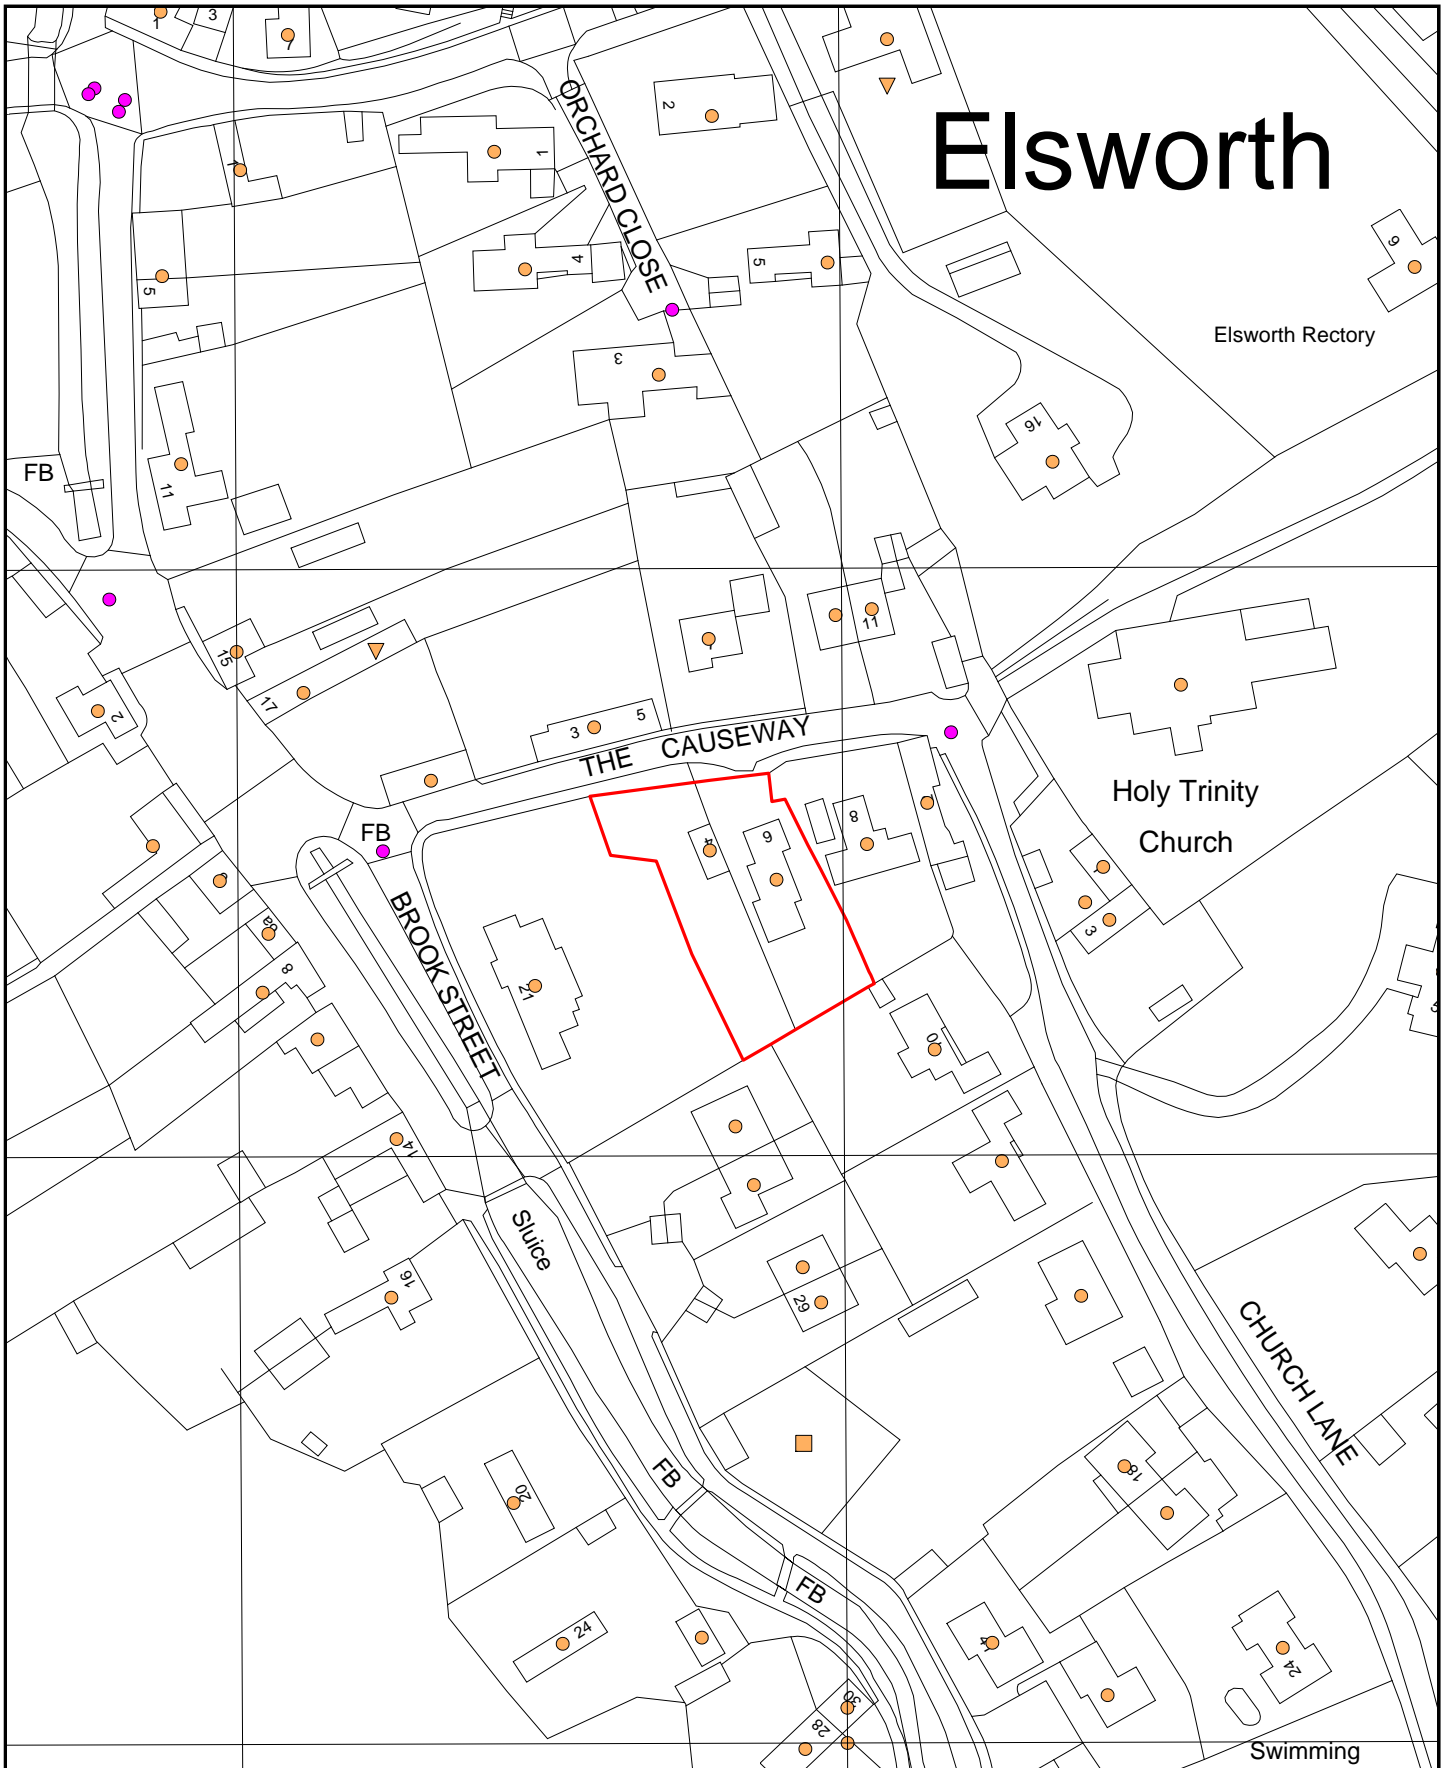

Elsworth

South
Cambridgeshire
District Council

© Crown copyright.

Planning Dept - South Cambridgeshire DC

FOR INTERNAL USE ONLY

Scale - 1:1250

Time of plot: 14:33

Date of plot: 20/03/2012